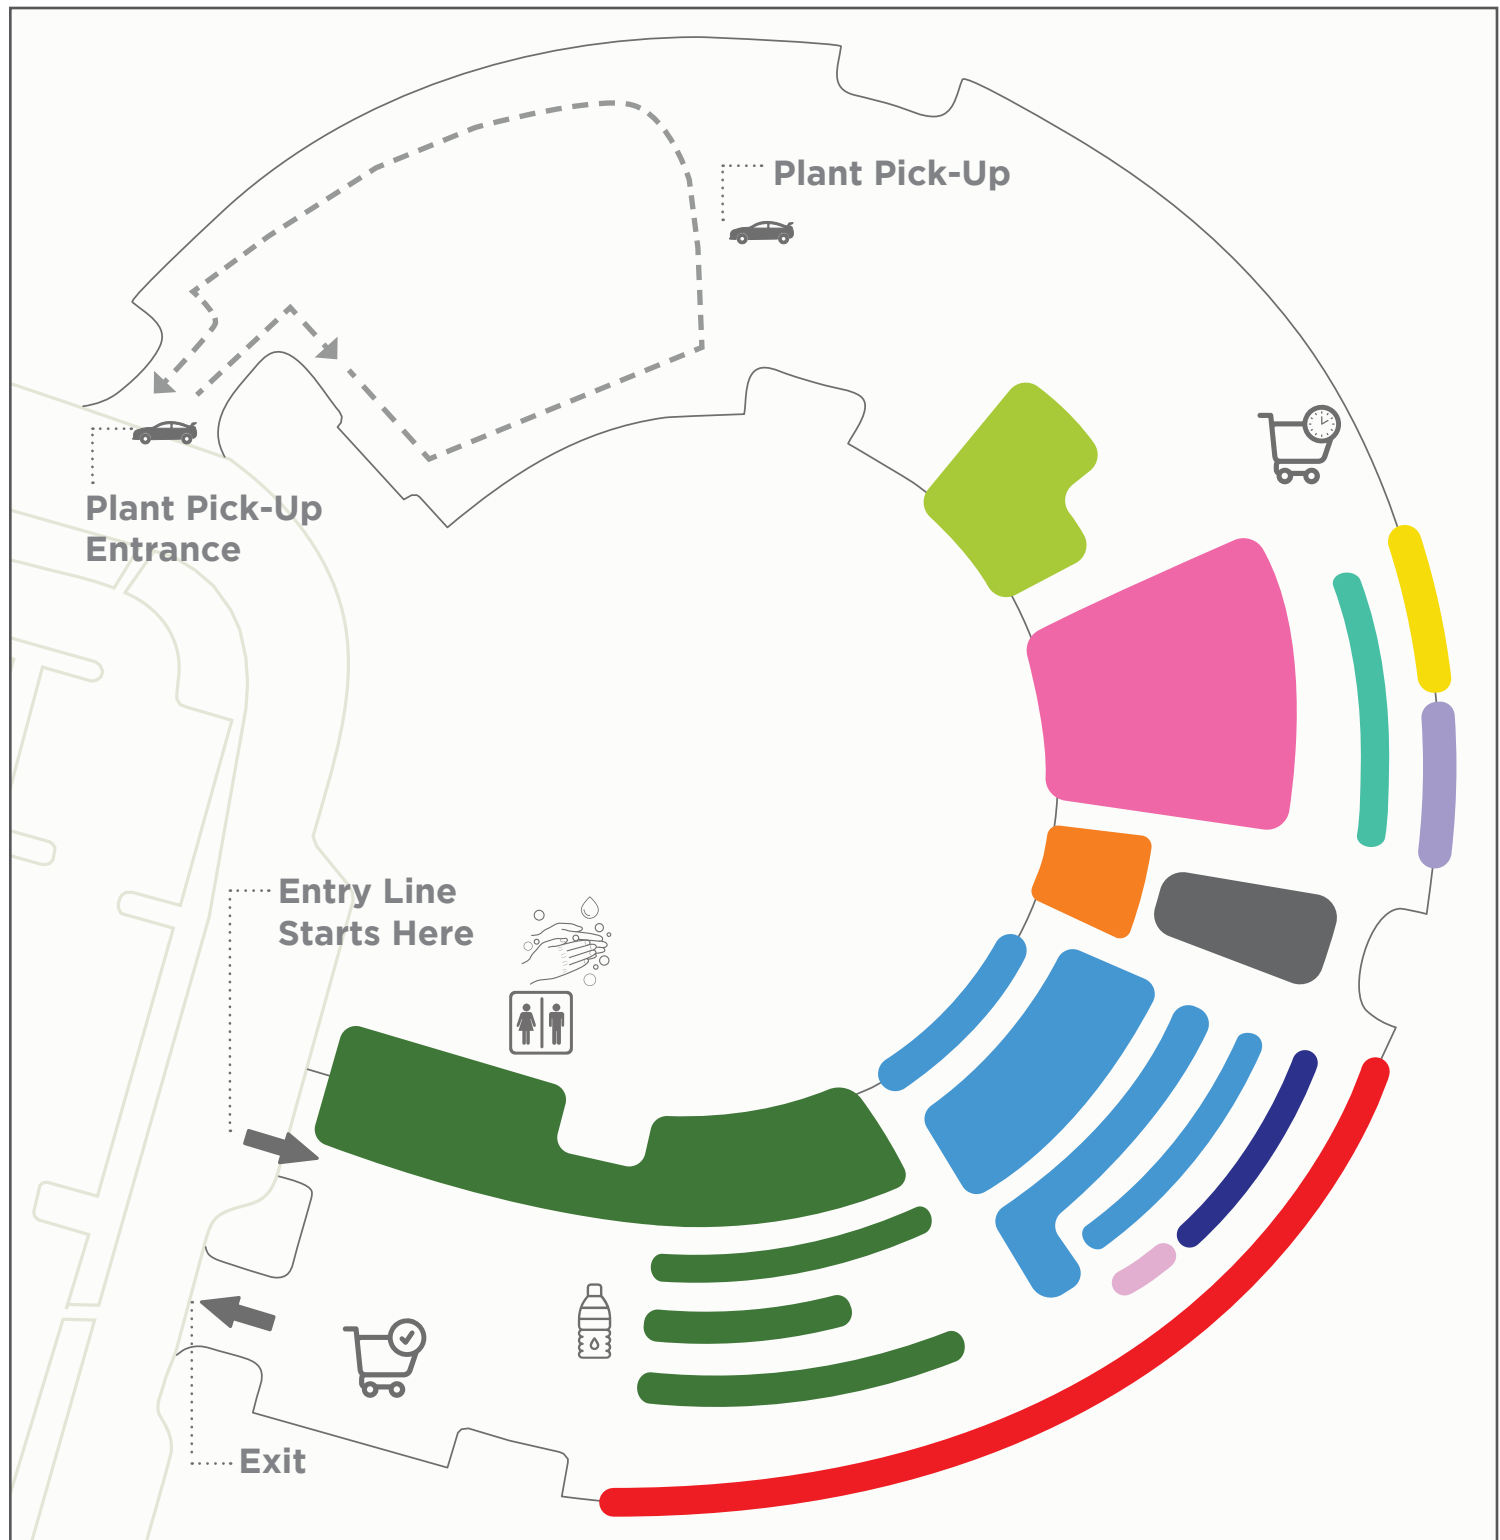

- The Fall Plant Sale has been modified to support **social distancing** of 12 feet while shopping with a cart.
- You are required to maintain a physical distance of **6 feet** from visitors not in your party at all times.
- **Hand-sanitizer stations** are located throughout the Fall Plant Sale.
- *Checkout will be touchless and no cash transactions accepted.*

DLS Assistant has complimentary how-to videos.

PG. 6 FOR MORE DETAILS.

FALL PLANT SALE

2021 | Event Map

-  Garden Signature
-  Cactus
-  Aloes
-  Vegetables & Herbs
-  Agaves and More
-  Shrubs & Perennials
-  Rosa's Botanicals
-  Vines
-  Trees
-  Ground Cover
-  Grasses
-  Specialty Succulents
-  Checkout
-  Plant Holding Area
-  Restroom
-  Hand-Washing Station
-  Bottled Water for Sale
-  Plant Pick-Up Vehicle Loading Area